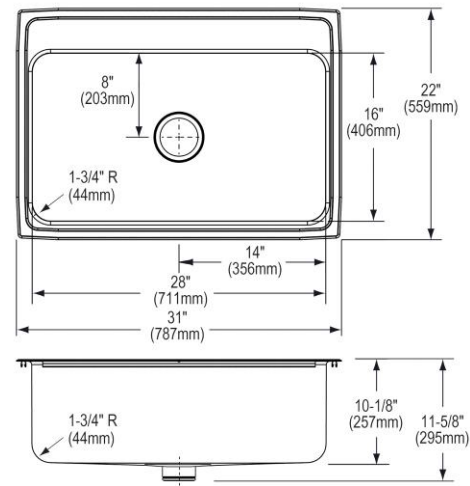

Included with Product: One LKPD1 Perfect Drain and strainer.

A Century of Tradition and Quality. For more than 100 years, Elkay has been making innovative products and providing exceptional customer care. We take pride in offering plumbing products that make life easier, inspire change and leave the world a better place.

Product Compliance: ASME A112.19.3/CSA B45.4
Buy American Act
Accessory: ASME A112.18.2/CSA B125.2

Sinks are listed by IAPMO® as meeting the applicable requirements of the Uniform Plumbing Code®, International Plumbing Code®, and National Plumbing Code of Canada.

- [Clean and Care Manual (PDF)](#)
- [Installation Instructions (PDF) - 1000005236](#)
- [Installation Instructions (PDF) - 74180289 Disposer](#)
- [Installation Instructions (PDF) - 74180340-USA Drain](#)
- [Installation Instructions (PDF) - Garbage Disposer Compatibility Guide](#)
- [Warranty (PDF)](#)