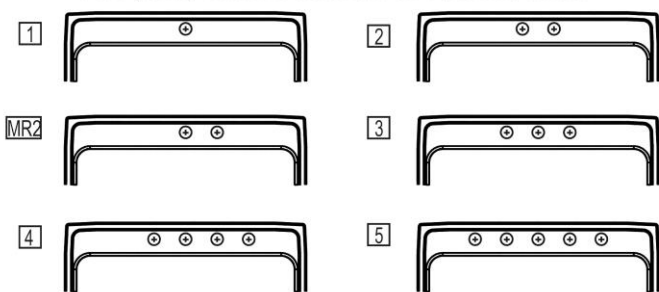

PRODUCT SPECIFICATIONS

Elkay Lustertone™ Classic Stainless Steel 31" x 22" x 10-1/8", Single Bowl Drop-in Sink with Perfect Drain. Sink is manufactured from 18 gauge 304 Stainless Steel with a Lustrous Satin finish, Center drain placement, and Sides and Bottom pads.

Installation Type:	Drop-in
Material:	304 Stainless Steel
Special Features:	Perfect Drain
Finish:	Lustrous Satin
Gauge:	18
Sound Deadening:	Sides and Bottom pads
Number of Bowls:	1
Sink Dimensions:	31" x 22" x 11-5/8"
Bowl 1 Dimensions:	28" x 16" x 10"
Drain Size:	3-3/8" (86mm)
Drain Location:	Center
Minimum Cabinet Size:	36"
Mounting Hardware:	Part # 64090014 included for countertops up to 3/4" (19mm) thick
Template Included:	No
Cutout Template #:	1000001239

Template is available for download at [elkay.com](#). CAD software will be required to open the template.

Cutout Dimensions for Drop-in Installation:

30-3/8" x 21-3/8" (772mm x 543mm) with 1-1/2" (38mm) corner radius

Perfect Drain: Seamlessly welded stainless steel collar eliminates the gap between a traditional drain and the sink for a sanitary and gap free installation. Select garbage disposers can be installed on either sink bowl for user convenience. Please see our Garbage Disposer Compatibility Guide. Patent Nos US9057185B2, US9783968B2, US10519637B2, US10626586B2, and US11053671B2.

Hole Drilling Configurations:

1-1/2" (38mm) Diameter Faucet Holes on 4" (102mm) Centers

PART: _____ QTY: _____
PROJECT: _____
CONTACT: _____
DATE: _____
NOTES: _____
APPROVAL: _____